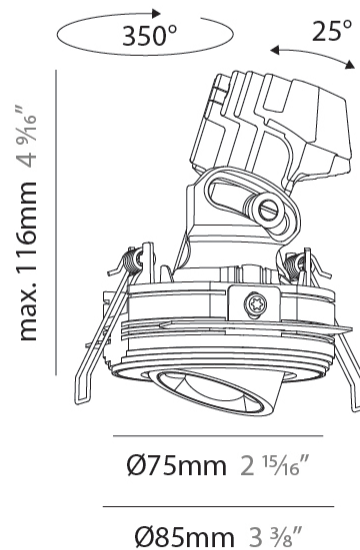

PHYSICAL

Shape: Round
Diameter (mm): 75
Diameter (in): 2 15/16
Height (mm): 116
Height (in): 4 9/16
Ceiling Thickness (mm): 10 / 12.5 / 15 / 25
Ceiling Thickness (in): 3/8 or 1/2 or 9/16 or 1
Min. Recessing Depth (mm): 125
Min. Recessing Depth (in): 4 15/16
Light Distribution: Direct
Diffuser: Lens Pack - Spread Lens / Linear Spread Lens / Honeycomb Louver
Fixture Finish: SSR / BKV / CWI / CRY / HAB / UFT / ITA / RUA / FTG / MYG / LOD / PUS / FRO / FUP / KIA / POP / BLS / SPG / MEY / GOH / GUM / CHC / COM / ABZ / JAG / OBR / MOS / ROR
Fixture Material: Aluminum Die Cast
Cut-out Measurements: D. 86mm / 3 3/8"

ELECTRICAL

Lamp Type: LED (Zhaga Standard)
Input Wattage (W): 16
Total Output Wattage (W): 14.6
Dimming: Tri-Mode (Non-Dimming and Phase Dimming (120Vac only) and 0-10V Dimming)
Driver Included: No
Driver Location: Recessed Housing
Driver Type: Constant Current - Universal
Driver Class: Class 2
Input Voltage (V): 120 - 277
Constant Current (MA): 350

LED

Number of LEDs: 1
Color Temperature (°K): 2700 / 3000 / 3500 / 4000
Max. Delivered Lumen (lm): 1295 / 1377 / 1442 / 1455
Nominal Lumen (lm): 1566 / 1665 / 1743 / 1759
CRI: >90 CRI
Lamp Life (hrs): 50000

OPTICAL

Reflector: 34
Adjustability: Rotational 350° / Tilt 25°

RATINGS AND CERTIFICATIONS

Certified By: Certified for North American Standards
IP rating: IP20