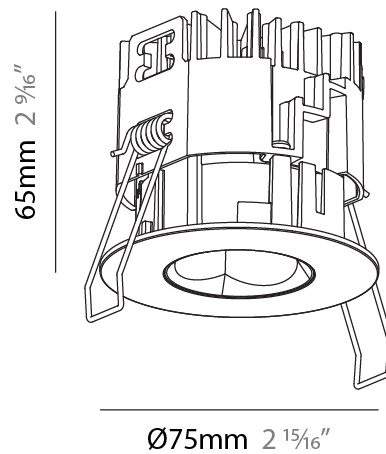

PHYSICAL

Shape: Round
Diameter (mm): 75
Diameter (in): 2 15/16
Height (mm): 65
Height (in): 2 9/16
Ceiling Thickness (mm): 1 - 25
Ceiling Thickness (in): 1/16 - 1 3/16
Min. Recessing Depth (mm): 70
Min. Recessing Depth (in): 2 3/4
Light Distribution: Direct
Diffuser: Lens Pack - Spread Lens / Linear Spread Lens / Honeycomb Louver
Fixture Finish: SSR / BKV / CWI / CRY / HAB / UFT / ITA / RUA / FTG / MYG / LOD / PUS / FRO / FUP / KIA / POP / BLS / SPG / MEY / GOH / GUM / CHC / COM / ABZ / JAG / OBR / MOS / ROR
Fixture Material: Aluminum Die Cast
Cut-out Measurements: 68mm / 2 11/16" Diameter

ELECTRICAL

Lamp Type: LED (Zhaga Standard)
Input Wattage (W): 15
Total Output Wattage (W): 13.6
Dimming: Tri-Mode (Non-Dimming and Phase Dimming (120Vac only) and 0-10V Dimming)
Driver Included: No
Driver Location: Recessed Housing
Driver Type: Constant Current - Universal
Driver Class: Class 2
Housing: See Components
Input Voltage (V): 120 - 277
Constant Current (MA): 350

LED

Color Temperature (°K): 2700 / 3000 / 3500 / 4000
Max. Delivered Lumen (lm): 1295 / 1377 / 1442 / 1455
Nominal Lumen (lm): 1566 / 1665 / 1743 / 1759
CRI: >90 CRI
Lamp Life (hrs): 50000

OPTICAL

Reflector: 34
Adjustability: Fixed

RATINGS AND CERTIFICATIONS

Certified By: Certified for North American Standards
IP rating: IP20