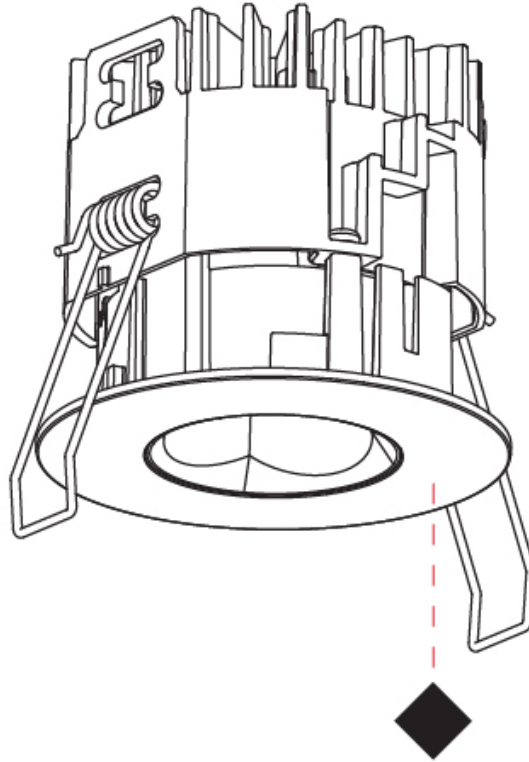

OIKO PRO ROUND FIXED RECESSED

A35867-

PROJECT

TYPE

SPECIFIER

QUANTITY

DATE

A